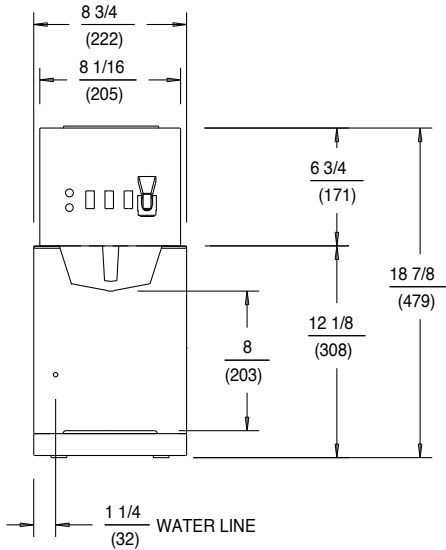

DIMENSIONS: $\frac{\text{INCH}}{\text{(MM)}}$

SPECIFICATIONS:

MODELS	WATTS	VOLTS	AMPS	PHASE	POWER CORD S	UPPLY
9010	2300	120	19	SINGLE	NEMA 5-20P	
9012	1800	120	15	SINGLE	NEMA 5-15P	
☛☛ 9012CA	1500	120	12.5	SINGLE	NEMA 5-15P	
☛☛ 9012EU	2150	220-240	9	SINGLE	S	UPPLIED
☛☛ 9012UK	2150	220-240	9	SINGLE	S	UPPLIED
*9016	3800	120/240 4 WIRE	17	SINGLE	NONE	
☛☛ *9016EX	3800	220-240	17	SINGLE	NONE	