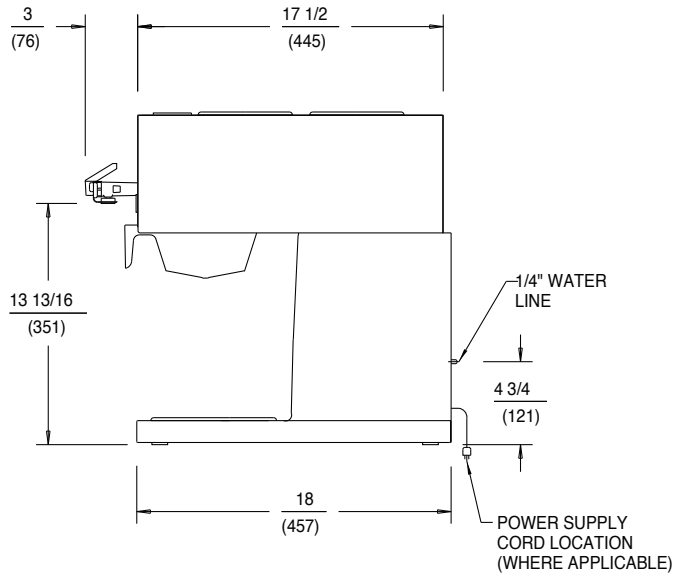

Model
9010/9012/9016

- **Unique water valve with built-in flow control** assures consistent operation at 20-80 p.s.i.
- **One-piece drawn stainless steel water tank** has a superior design for extended life.
- **Three warming stations** with porcelain enameled warmer plates position decanters securely and, with no exposed screw heads, will not scratch or scrape decanters.
- High quality easy to clean **stainless steel construction**.

DIMENSIONS: $\frac{\text{INCH}}{\text{(MM)}}$

SPECIFICATIONS:

MODELS	WATTS	VOLTS	AMPS	PHASE	POWER CORD S	UPPLY
9010	2300	120	19	SINGLE	NEMA 5-20P	
9012	1800	120	15	SINGLE	NEMA 5-15P	
☛☛ 9012CA	1500	120	12.5	SINGLE	NEMA 5-15P	
☛☛ 9012EU	2150	220-240	9	SINGLE	S	UPPLIED
☛☛ 9012UK	2150	220-240	9	SINGLE	S	UPPLIED
*9016	3800	120/240 4 WIRE	17	SINGLE	NONE	
☛☛ *9016EX	3800	220-240	17	SINGLE	NONE	