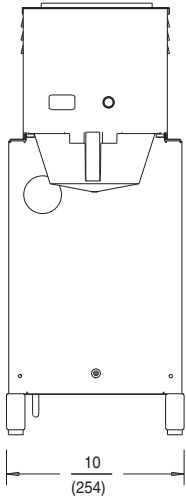

## MODELS

8783, 8785, 8785XL

**DIMENSIONS:** INCH  
(MM)

MODELS	A		B		C	
	INCHES	(MM)	INCHES	(MM)	INCHES	(MM)
8783 (CA)	24	(610)	13 3/4	(349)	2 5/16	(58)
8785 (CA)	21 1/2	(546)	13 3/4	(349)	2 5/16	(58)
8785XL	17 3/4	(451)	9 3/4	(248)	1 5/16	(33)

### SPECIFICATIONS:

MODELS	WATTS	VOLTS	AMPS	PHASE	POWER SUPPLY CORD
8783/8785/8785XL	1800	120	15	SINGLE	NEMA 5-15P
■◆■ 8783CA/8785CA	1500	120	12.5	SINGLE	NEMA 5-15P

■◆■ Meets Canadian standards.

**NOTE:** Specifications are subject to change without notice and are not intended for installation purposes. See operation and maintenance manual for complete instructions.